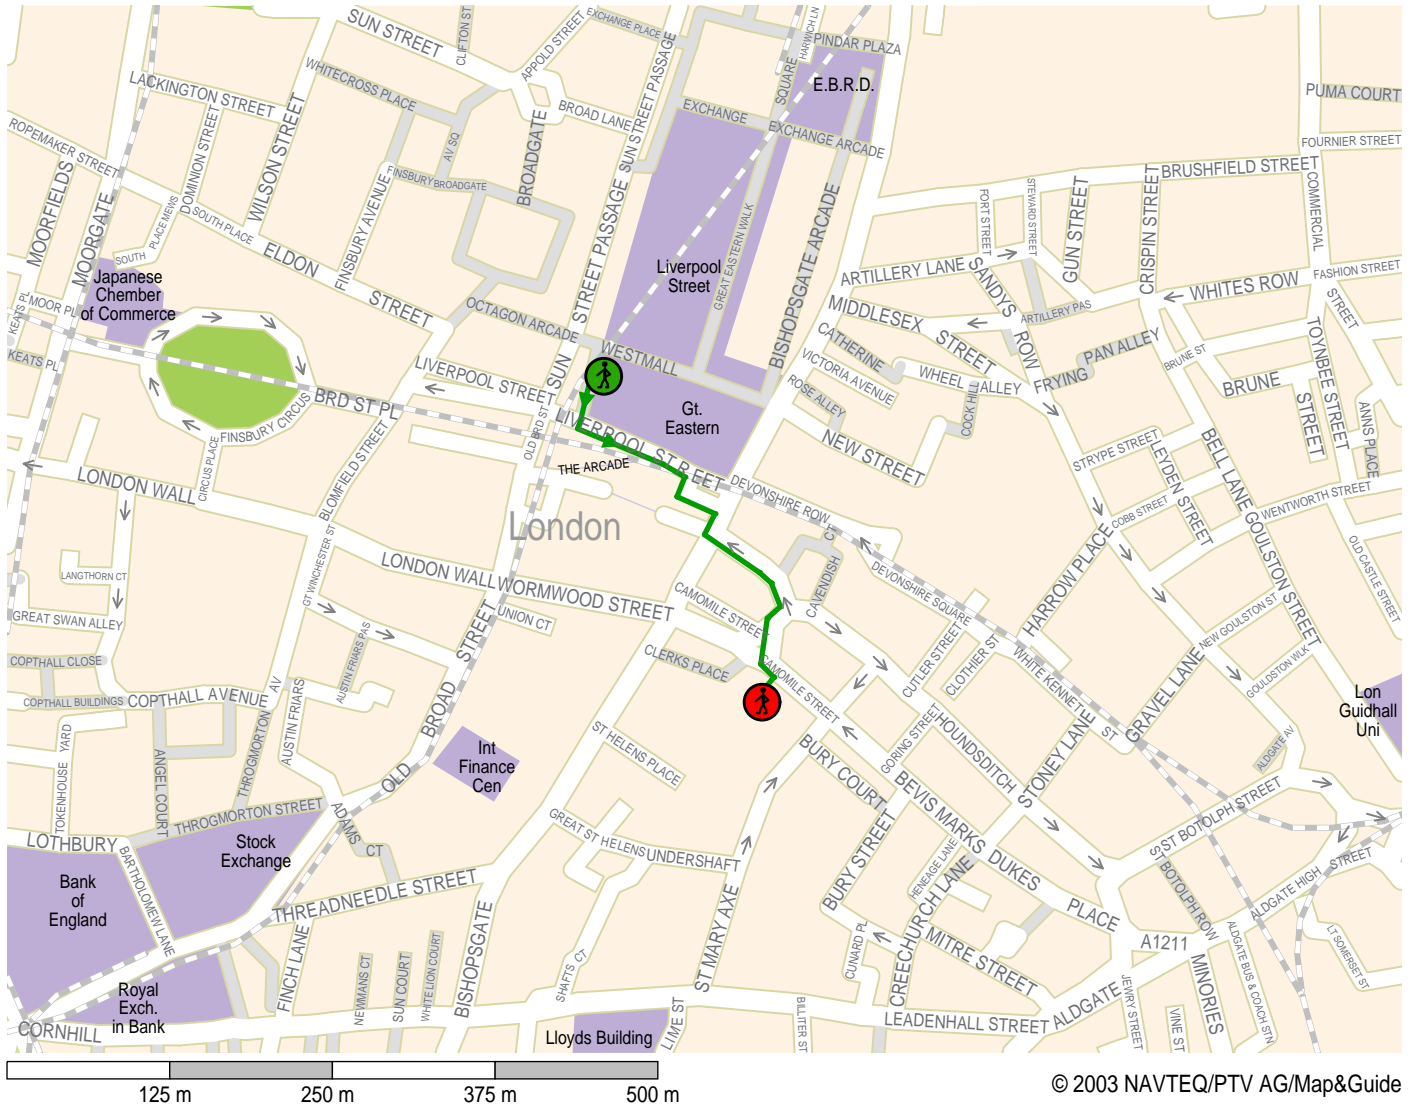

Suggested path from Liverpool Street Liverpool Street Station to City of London EC3A 7PT.

© 2003 NAVTEQ/PTV AG/Map&Guide

——— Footpath
 Departure with walk
 Arrival with walk

1	From Liverpool Street Liverpool Street Station.	
2	↑ Straight Up	40 m 40 m
3	↙ Turn Left Into Liverpool Street	90 m 130 m
4	↘ Turn Right Into White Hart Court	50 m 180 m
5	↘ Turn Right Into Bishopsgate	20 m 200 m
6	↙ Turn Left Into Houndsditch	80 m 280 m
7	↘ Turn Right Into Outwich Street	20 m 300 m
8	↙ Turn Left Into	30 m 330 m
9	↙ Turn Left Into Camomile Street	20 m 350 m
10	Arrive at City of London EC3A 7PT.	350 m