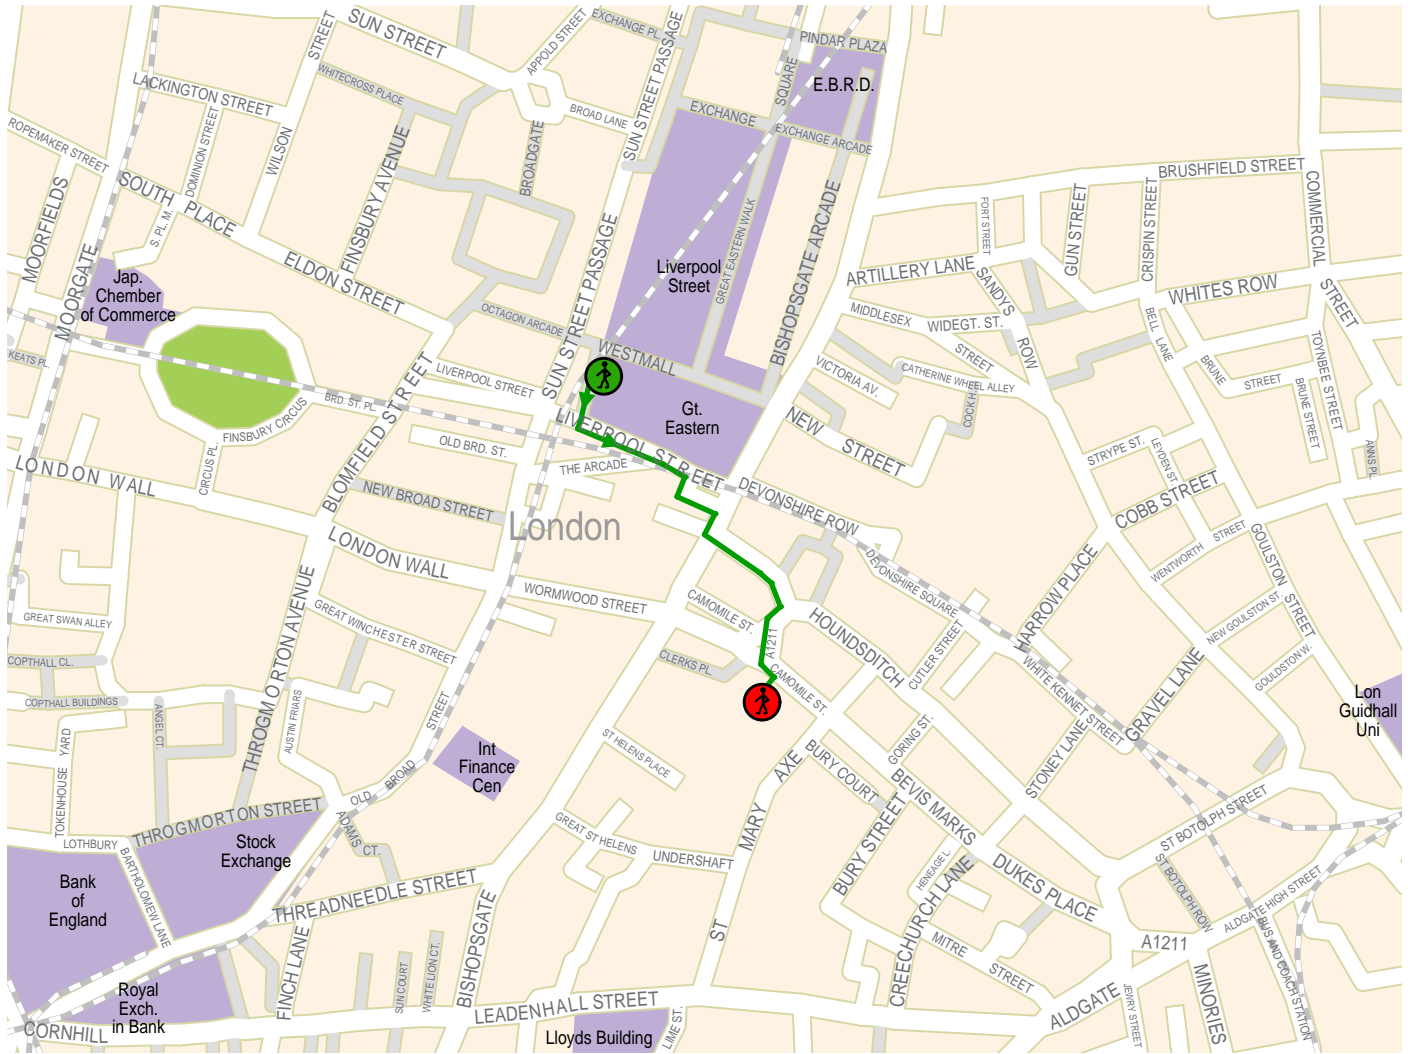

Suggested path from Liverpool Street Liverpool Street Station to City of London EC3A 7PT.

© 2003 NAVTEQ/PTV AG/Map&Guide

- Footpath
- Departure with walk
- Arrival with walk

1	From Liverpool Street Liverpool Street Station.	
2	↑ Straight Up	40 m 40 m
3	↙ Turn Left Into Liverpool Street	90 m 130 m
4	↘ Turn Right Into White Hart Court	50 m 180 m
5	↘ Turn Right Into Bishopsgate	20 m 200 m
6	↙ Turn Left Into Houndsditch	80 m 280 m
7	↘ Turn Right Into Outwich Street	20 m 300 m
8	↙ Turn Left Into	30 m 330 m
9	↙ Turn Left Into Camomile Street	20 m 350 m
10	Arrive at City of London EC3A 7PT.	350 m