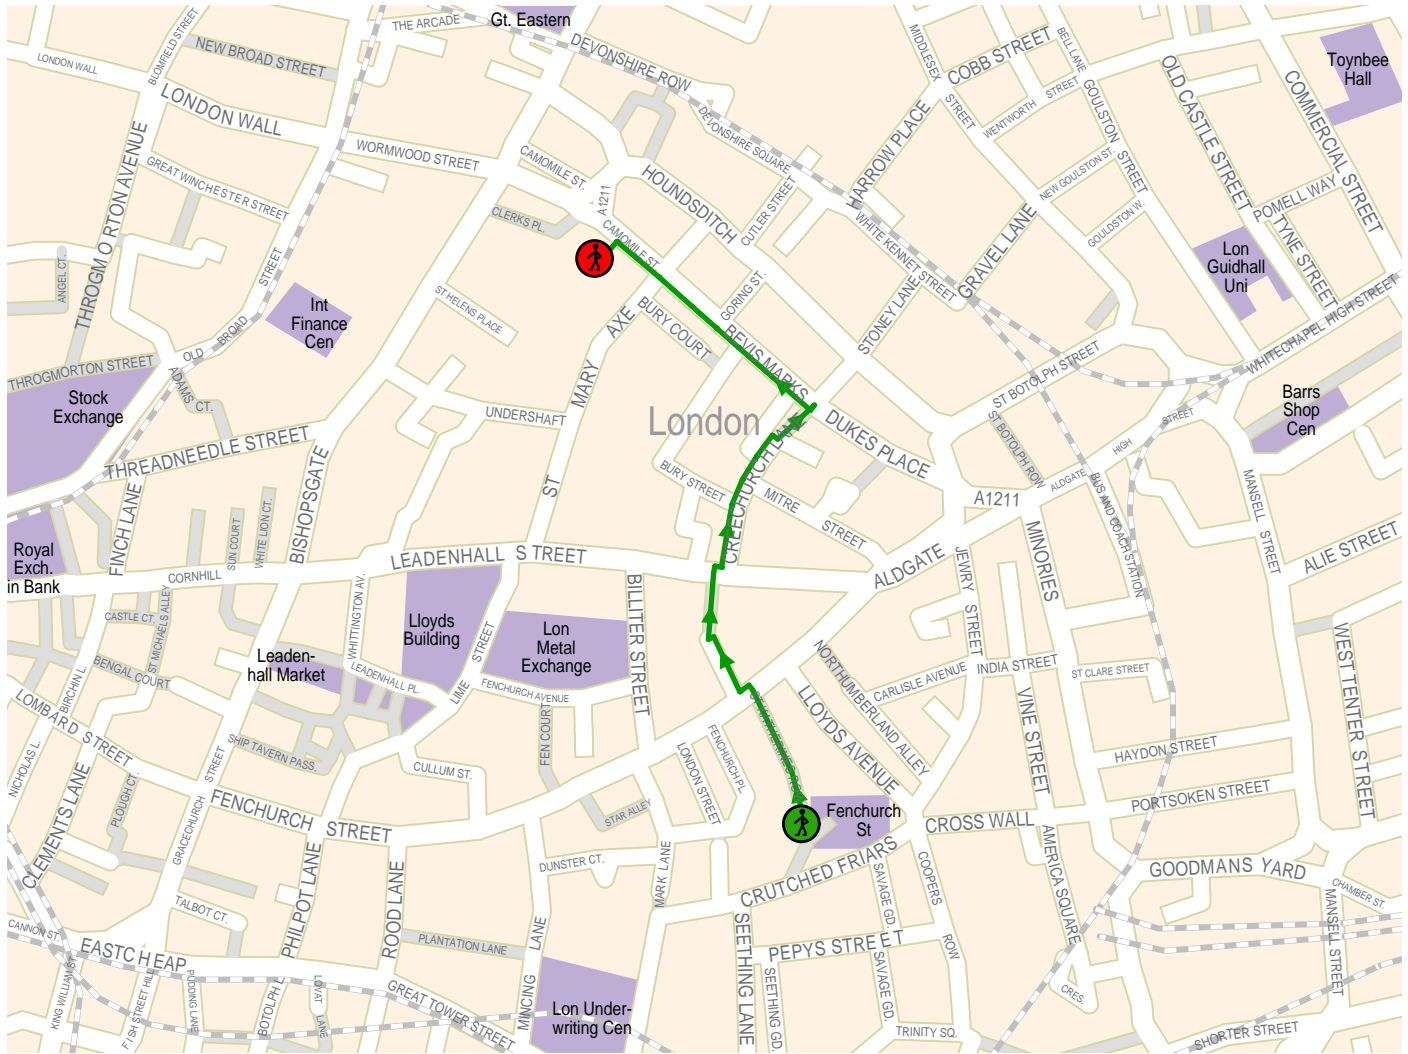

Suggested path from City of London Fenchurch Street to City of London EC3A 7PT.

© 2003 NAVTEQ/PTV AG/Map&Guide

- Footpath
- Departure with walk
- Arrival with walk

1	From City of London Fenchurch Street.	
2	↑ Straight Up	St Katherines Row
3	↶ Turn Left Into	Fenchurch Street
4	↷ Turn Right Into	Fenchurch Buildings
5	↷ Turn Right Into	Leadenhall Street
6	↶ Turn Left Into	Creechurch Lane
7	↶ Turn Left Into	Bevis Marks
8	↑ Straight Up	Camomile Street
9	Arrive at City of London EC3A 7PT.	