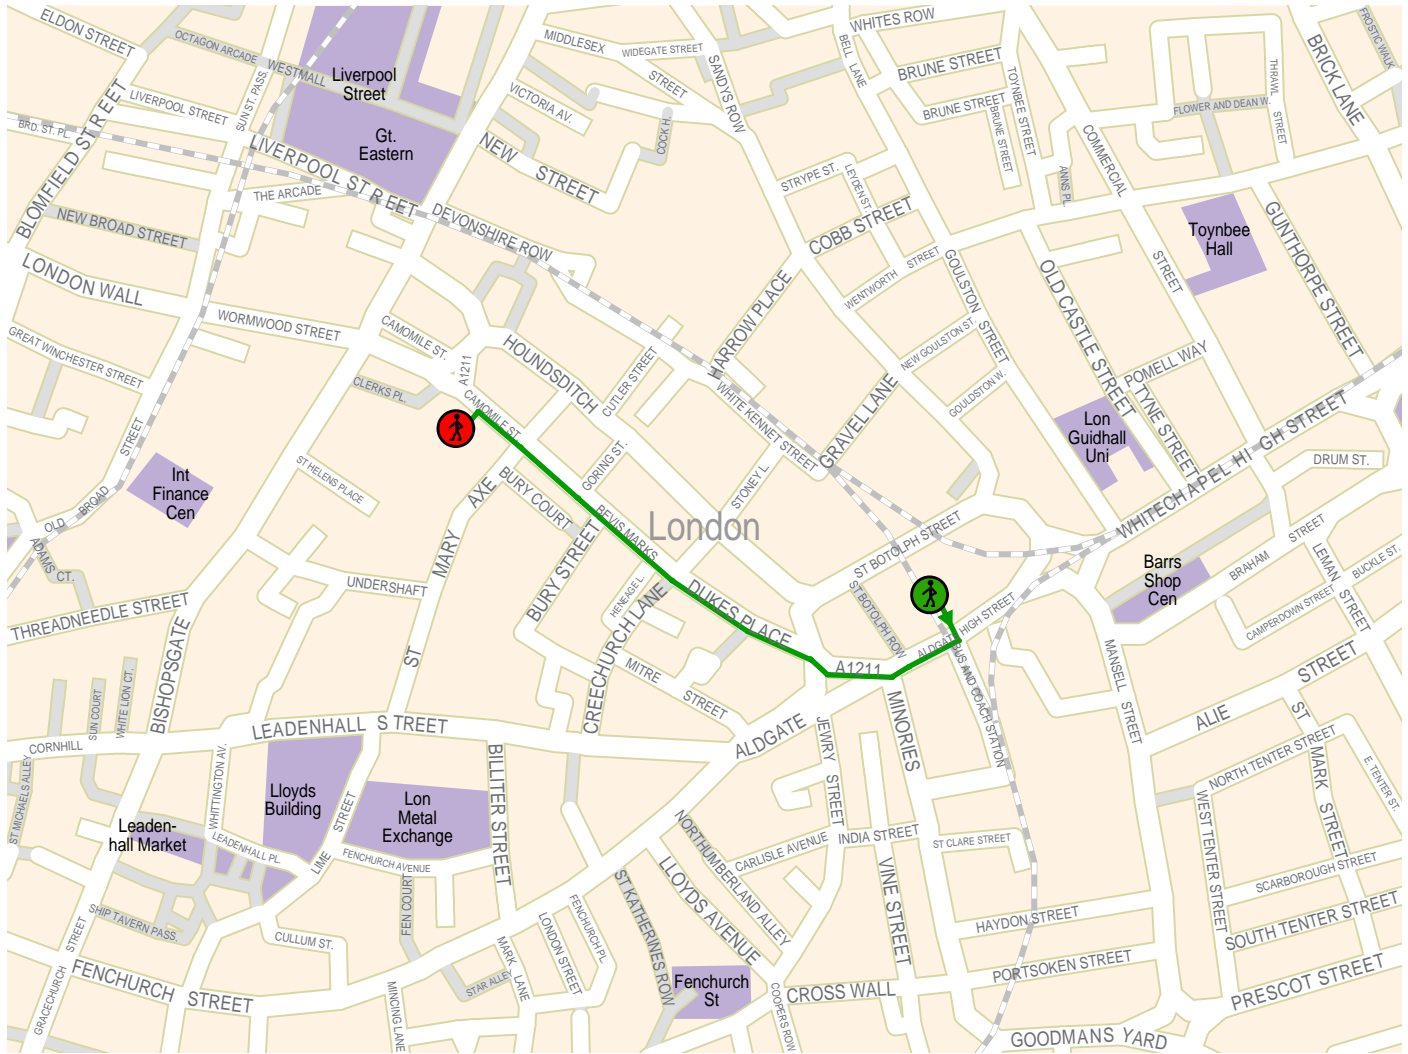

### Suggested path from City of London Aldgate Station to City of London EC3A 7PT.

© 2003 NAVTEQ/PTV AG/Map&Guide

— Footpath     
 Departure with walk     
 Arrival with walk

1	From City of London Aldgate Station.	
2	↑ Straight Up Aldgate High Street	50 m 50 m
3	↗ Turn Right Into	60 m 110 m
4	↑ Straight Up Dukes Place	120 m 230 m
5	↑ Straight Up Bevis Marks	150 m 380 m
6	↑ Straight Up Camomile Street	50 m 430 m
7	Arrive at City of London EC3A 7PT.	430 m